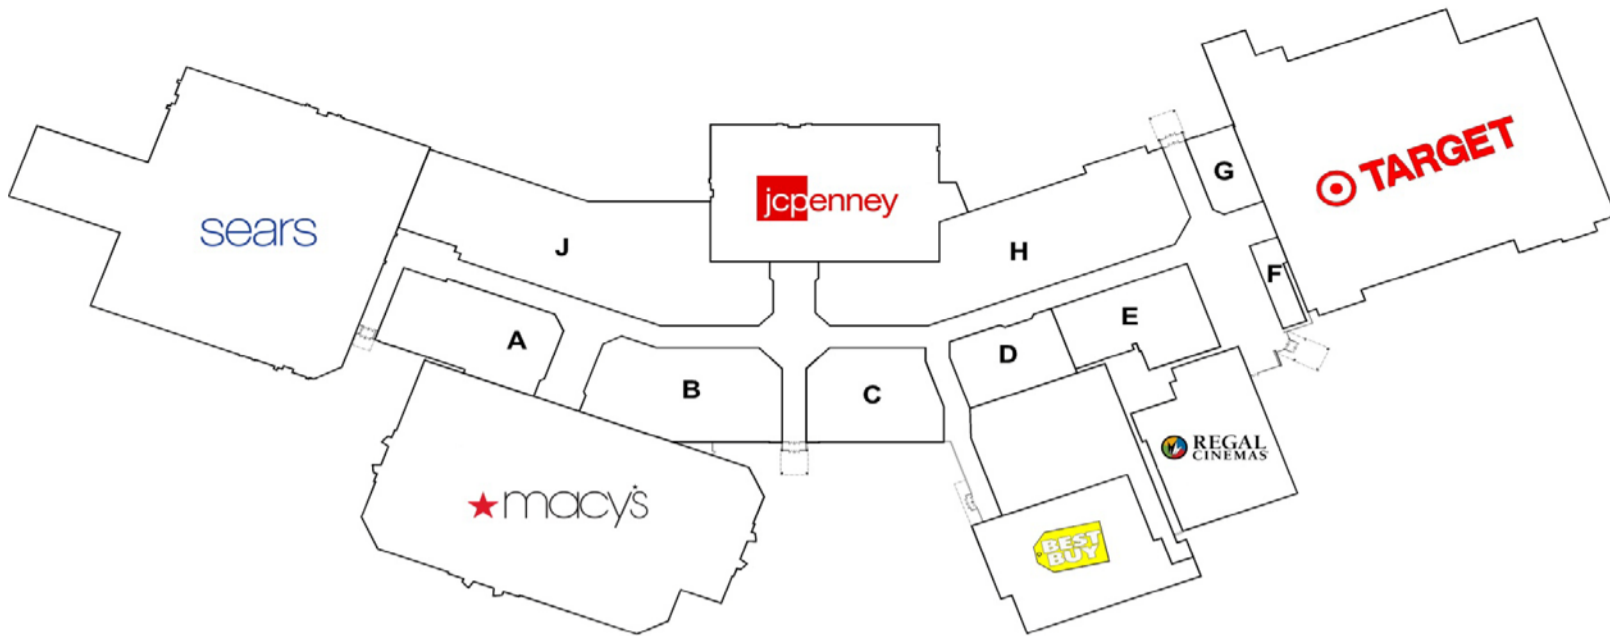

BERKSHIRE MALL

<u>STORE NAME</u>	<u>MAP LOCATION</u>	<u>STORE NAME</u>	<u>MAP LOCATION</u>
A Dollar	J	Little Tokyo	E
American Eagle Outfitters	C	Macy's	See Map
AT&T Mountain Mobile	E	MasterCuts	J
Aeropostale	B	Mocha Emporium	C
Bath & Body Works	H	Mrs. Sweet Shop	F
Bennigan's Grill & Tavern	H	Native Crafts	E
Best Buy	See Map	New York & Company	B
Children's Place, The	H	PacSun	H
Christopher & Banks	E	Palace Hair Design	E
CJ Banks	H	Payless ShoeSource	J
Claire's	E	Peace Train Tees	J
Cyberstation	E	Piercing Pagoda	Kiosk Between B & J
DEB	H	Pizzatella	E
DesignVision Eyewear	H	ProActive	Kiosk Between B & J
Earth Shoppe	D	Radio Shack	G
Eastern Mountain Sports	B	Regal Cinemas 10	See Map
Fairly Twisted	Kiosk Between C & H	Sears	See Map
Fancy Nails	E	Shoe Dept.	J
Foot Locker	H	Silver Chameleon	F
FYE	H	Solomon Furniture	J
GameStop	H	Spencer's	C
GNC	D	Sports Zone	A
Gold Deposit	Kiosk Between E & H	Sprint	H
Hannoush Jewelers	H	Subway	F
Hollister	C	Super Bounce	D
Hot Topic	E	Target	See Map
JCPenney	See Map	Trends/Wireless Xpression	Kiosk Between D & H
Journey's	H	Tropical Delight Smoothies	E
Just Threading	J	Verizon Wireless Mobiletron	Kiosk Between D & H
Kay Jewelers	H	Victoria's Secret	D
Lane Bryant & Cacique	H	Vitamin World	J
Lee Nails	H		